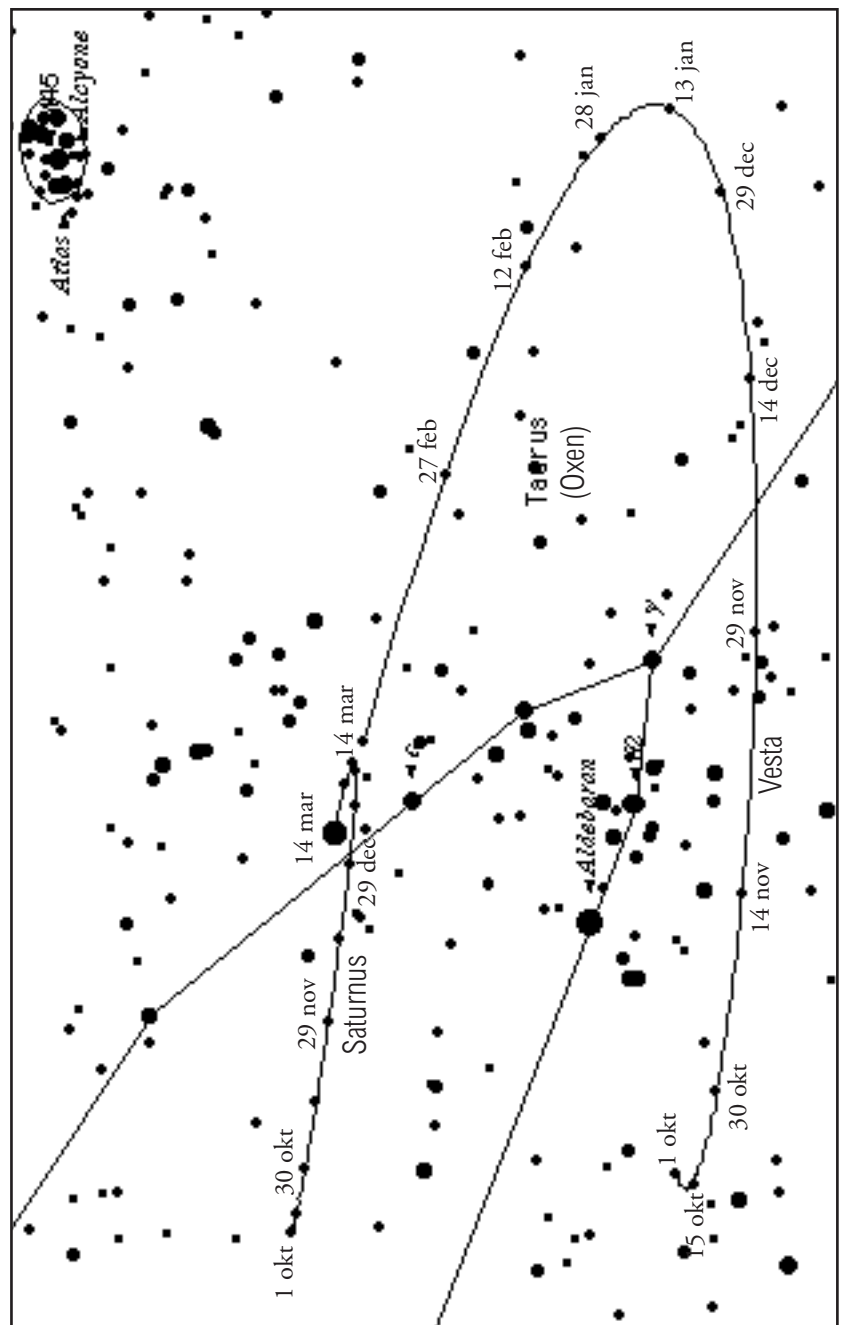

JUPITER

Nov 1	7h08m	+22°23'	19.23	4.21	13.16
Nov 11	7h08m	+22°25'	18.42	3.42	12.37
Nov 21	7h06m	+22°29'	18.00	3.00	11.56

SATURNUS

Nov 1	4h51m	+20°36'	17.24	2.05	10.41
Nov 11	4h48m	+20°31'	16.43	1.23	9.58
Nov 21	4h45m	+20°26'	16.01	0.40	9.15

URANUS

Nov 1	21h34m	-15°13'	14.27	18.45	23.04
Nov 11	21h34m	-15°12'	13.47	18.06	22.25
Nov 21	21h35m	-15°09'	13.08	17.27	21.46

NEPTUNUS

Nov 1	20h34m	-18°39'	13.54	17.45	21.35
Nov 11	20h34m	-18°37'	13.15	17.06	20.57
Nov 21	20h35m	-18°35'	12.36	16.27	20.18

KOMET LINEAR (C/2000 WM1) - EFEMERID:

Datum	RA	Dekl	Avst. Jorden	Avst. Solen	Elong.	Magni- tud	Kulm i söder
kl 01	(2000)	(2000)					
Okt 1	4h57,3m	+51°09'	1,652	2,163	107°	10,9	05.13
Okt 6	4h58,2m	+51°13'	1,516	2,091	111°	10,6	04.54
Okt 11	4h57,8m	+51°13'	1,382	2,018	115°	10,3	04.34
Okt 16	4h55,6m	+51°07'	1,249	1,945	120°	9,9	04.12
Okt 21	4h51,4m	+50°51'	1,118	1,871	124°	9,5	03.48
Okt 26	4h44,4m	+50°21'	0,990	1,796	130°	9,0	03.21
Nov 1	4h31,5m	+49°16'	0,841	1,705	137°	8,4	01.45
Nov 6	4h15,9m	+47°39'	0,722	1,628	143°	7,9	01.09
Nov 11	3h54,9m	+44°57'	0,609	1,550	151°	7,3	00.29
Nov 16	3h27,7m	+40°27'	0,506	1,471	158°	6,7	23.32
Nov 21	2h54,1m	+32°58'	0,417	1,391	163°	6,0	22.37
Nov 26	2h15,1m	+21°10'	0,351	1,311	154°	5,4	21.37
Dec 1	1h33,6m	+ 4°58'	0,318	1,230	135°	4,9	20.35
Dec 6	0h52,5m	-12°27'	0,326	1,149	112°	4,7	19.35
Dec 11	0h14,6m	-26°52'	0,369	1,067	93°	4,6	18.39
Dec 16	23h40,8m	-37°02'	0,434	0,986	78°	4,6	u.h.

FÖLJ ASTEROIDEN VESTA NÄRA SATURNUS: